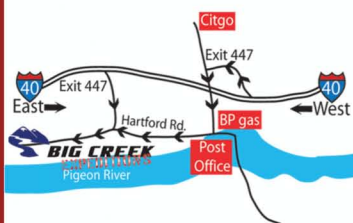

FREE KIDS SUNDAE

WITH \$10.00 PURCHASE

NAV

NOT VALID WITH ANY OTHER OFFER OR DISCOUNT

WHITewater RAFTING

on the Pigeon River

866.223.7917

reservations toll-free

\$10 OFF

regular price
or upper trip

BIG CREEK EXPEDITIONS

NAV

Scenic

10 Flights To
Choose From
Starting as low
as \$10.00

Helicopter Tours

10% OFF ANY SCENIC FLIGHT